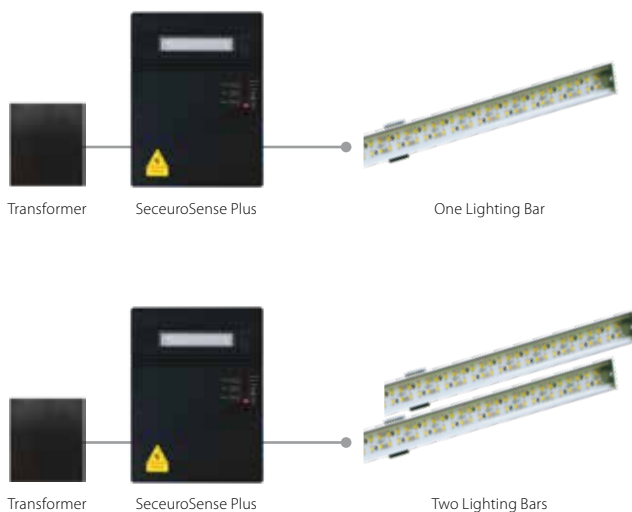

Internal/External Lighting