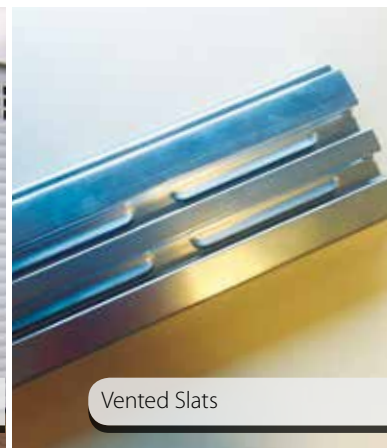

Powder Coating End Plates

When you order a half or full box enjoy complimentary powder coated end plates to ensure your door is fully matched. Plus, when you choose one of our woodgrain colours this is complimentary regardless of box choice and will be done in a colour closely resembling your door.

Low level external override kit

(SeceuroGlide Classic, LT and SeceuroGlide Compact only)

The low level external override kit enables the door to be opened manually in emergencies from both the inside and outside of the garage. If the garage door is the only means of entry you will require a low level external override kit.

Full box

(See Page 19 for availability)

A full box completely conceals the roll. This option allows SeceuroGlide Classic, LT and SeceuroGlide Compact doors to be fitted outside the garage. Boxes are supplied in white or brown as standard. They can also be supplied in any of the plain colour finishes for an additional surcharge.

Important notes

Darker coloured double doors that are exposed to significant direct sunlight may be susceptible to expansion which may interfere with the operation of the door. Occasionally some marking may occur at the top of the concave (coil) side of the curtain over time, particularly on SeceuroGlide Compact and LT. This is unavoidable and due to prolonged contact with the locking system. On doors which are installed externally this will be visible on the outside.

Virtually maintenance free

Careful use of your door is the best way to avoid maintenance or remedial work. SeceuroGlide doors are low maintenance. The curtain needs wiping with a damp cloth and a mild detergent to remove any excessive dirt or grime to maintain its prime appearance and to reduce the risk of the surface being damaged. This must be done monthly in a salt air environment. The motor and curtain have been designed to be lubrication free so there is seldom need to oil or grease any parts. In the event of your door's curtain being scratched it is advisable to touch-up the damaged area with paint to prevent any possible corrosion. If required, 25 ml pots of touch-up paint can be obtained via your distributor.